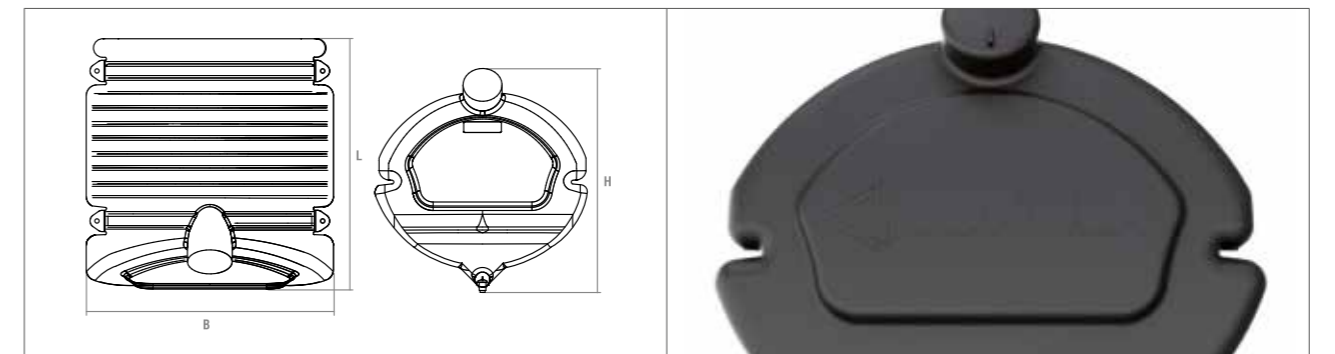

CUSTOMIZATION

cod.		L mm	B mm	H mm			
601020300		470	464	477	3,24	6	30
601020400		470	464	477	3,37	6	30

BRACKETS

BRACKETS

EN Zinc plated pair of brackets for water tank "SQUARE" It. 30

IT Coppia staffe zincate per tanica "SQUARE" It. 30